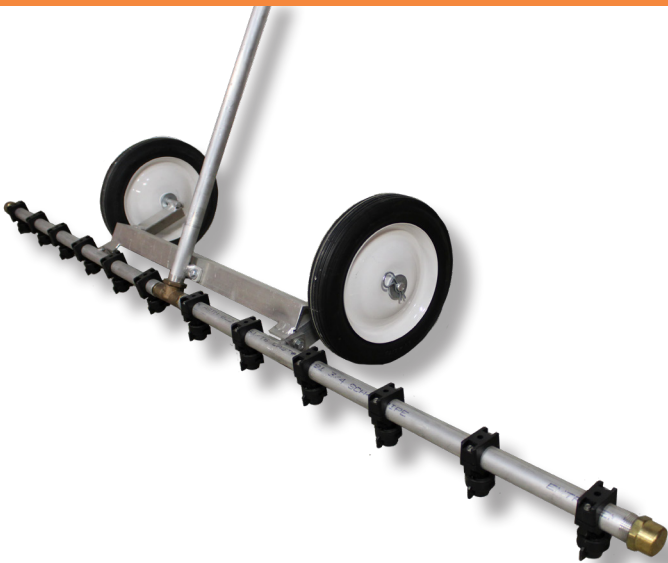

Professional Spray Bar

6 ft. Spray Bar

ADVANCED
CHEMICAL
TECHNOLOGIES, INC.

Advanced Chemical Technologies 6ft. Spray Bar Instructional video is located at AdvChemTech.com. This instructional video shows the correct way to build this spray bar, as well as operational instructions.