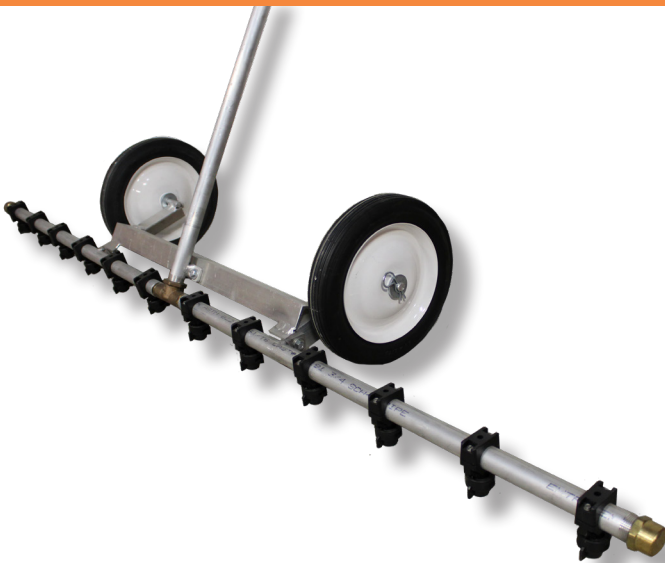

# Professional Spray Bar

## 6 ft. Spray Bar

**ADVANCED**  
**CHEMICAL**  
TECHNOLOGIES, INC.

Advanced Chemical Technologies 6ft. Spray Bar Instructional video is located at [AdvChemTech.com](http://AdvChemTech.com). This instructional video shows the correct way to build this spray bar, as well as operational instructions.

# Professional Spray System 6 FT. Spray Bar

## Professional Spray System Includes:

6 ft. Spray Bar  
Spray Gun  
50' 3/8 and 1/2 Hoses  
Air Operated Pump  
Siphoning Hose & PVC Tube

- Complete Spray System Available
- Interchangeable Spray Tips
- Static Handle For Ease Of Use
- Single Valve Operation
- Durable Steel Frame
- Lightweight Aluminum Spray Bar
- Instructional Video Available
- Easy To Use